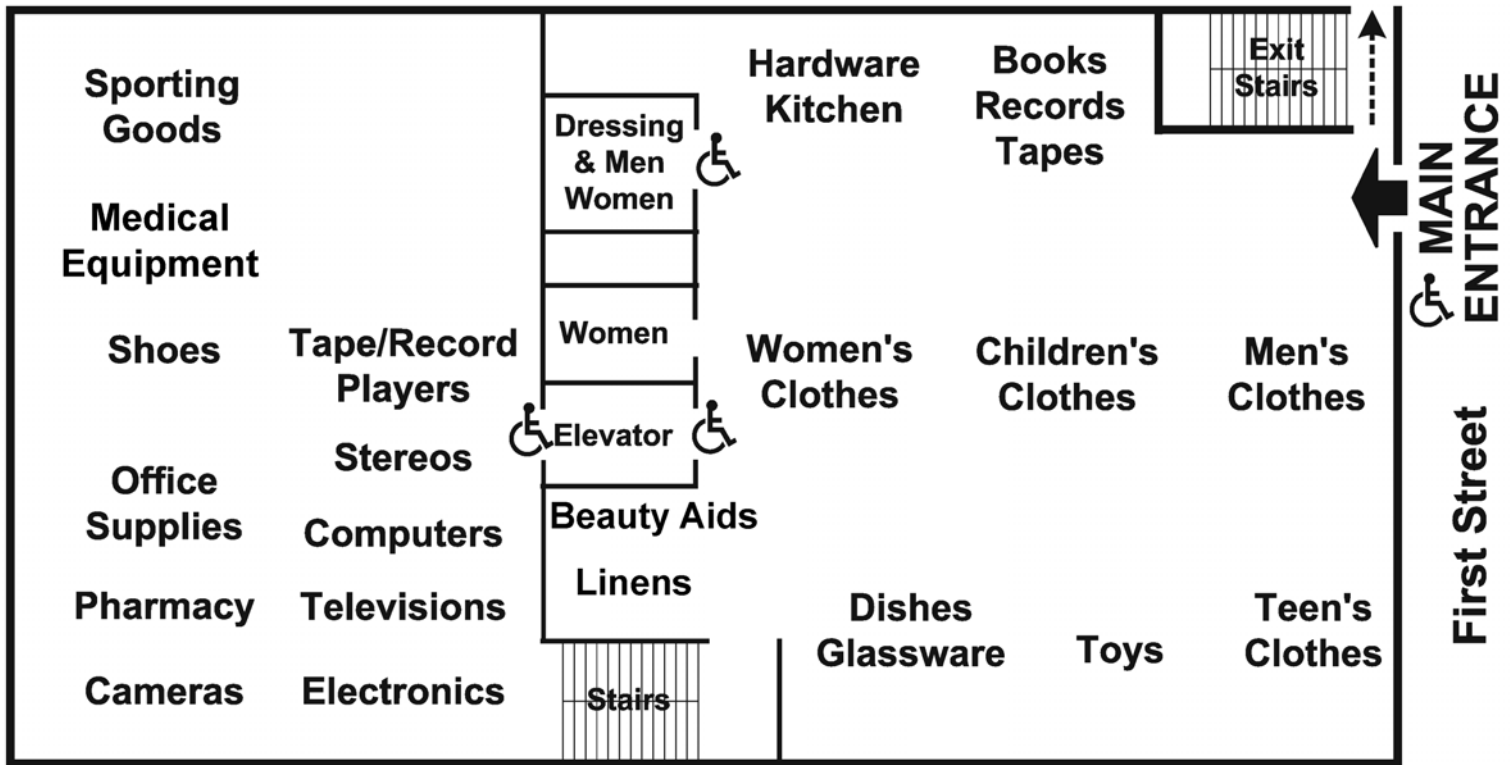

# Ann Arbor Kiwanis Rummage Sale

## Open Saturdays 9 to 12 at Washington & First Streets

Washington Street

Mezzanine

Main Floor

Drop Off Donations

Worker Entrance

Washington Street

Lower Floor

Basement