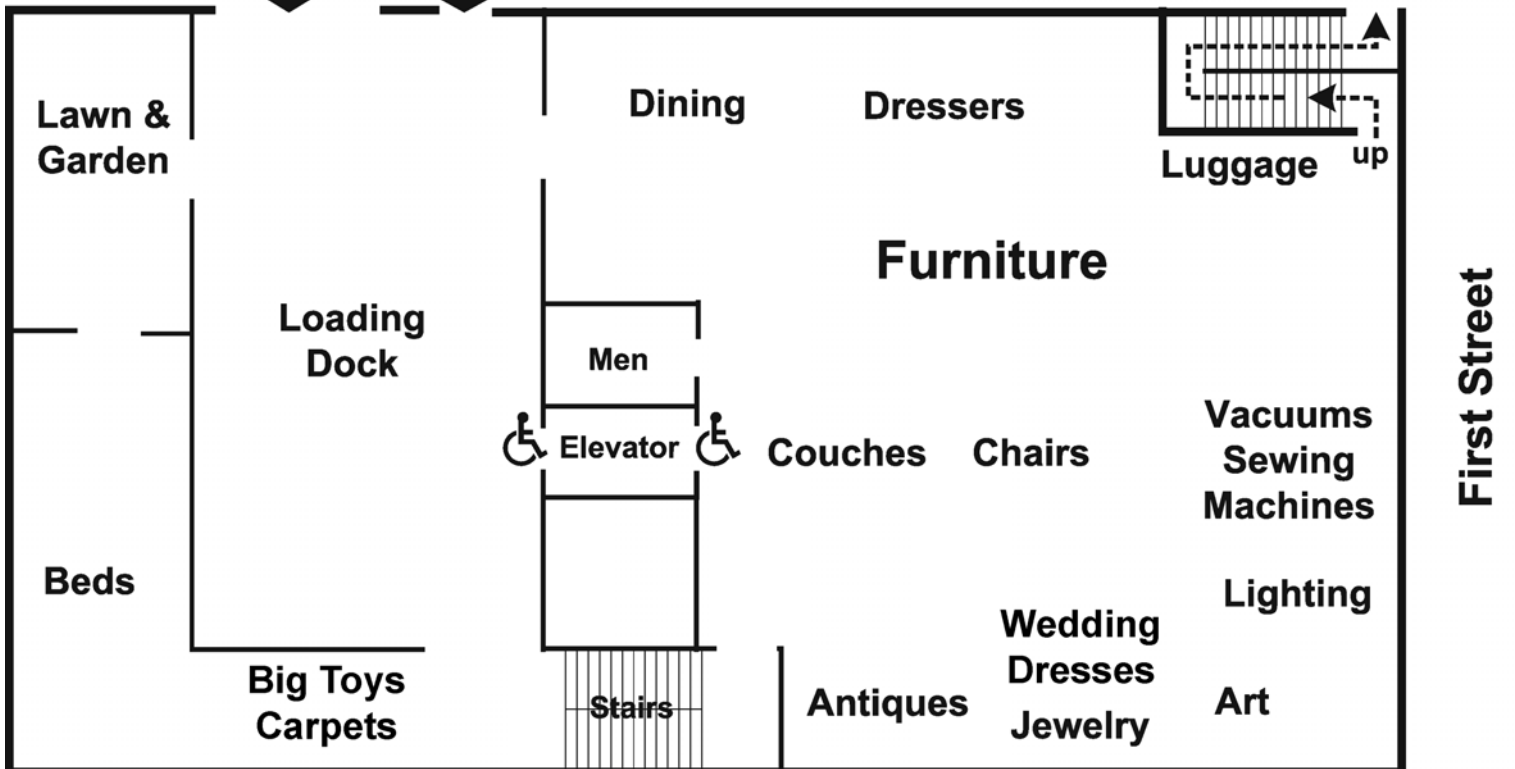

## Open Saturdays 9 to 12 at Washington & First Streets

Washington Street

Mezzanine

Main Floor

Drop Off Donations

Worker Entrance

Washington Street

Lower Floor

Basement